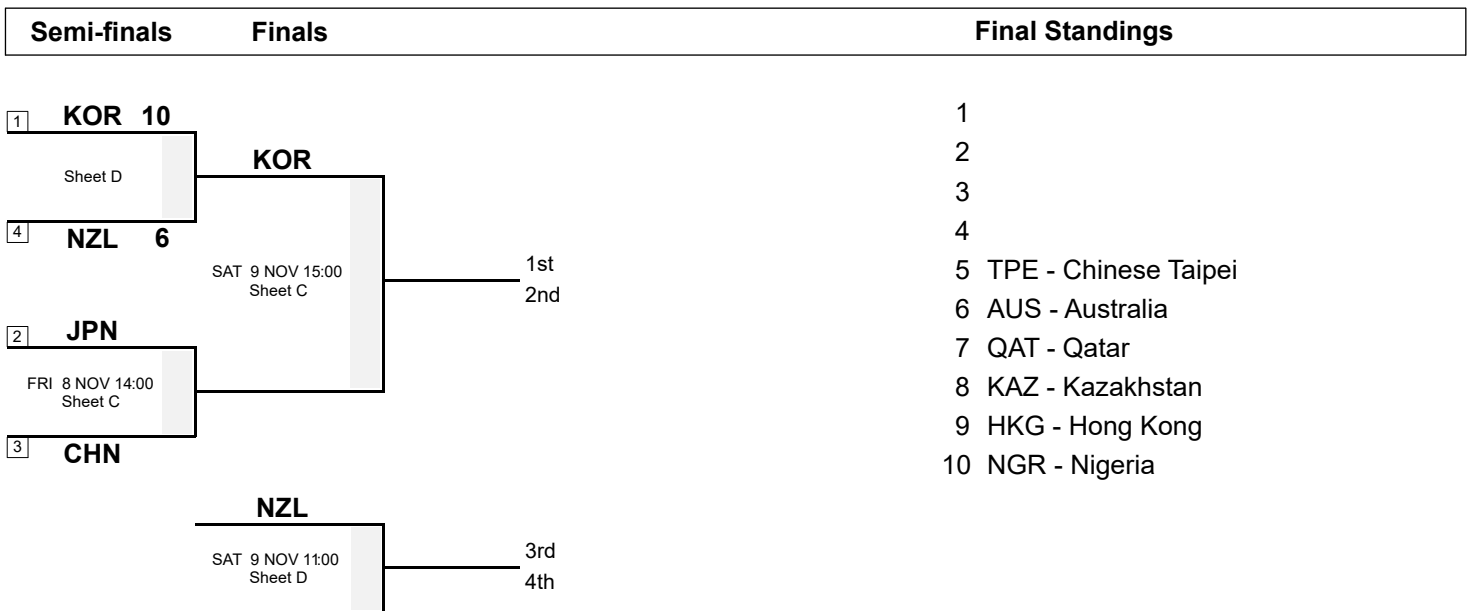

Session Results and Standings

Sheet	Game	Team	LSFE	1	2	3	4	5	6	7	8	9	10	Extra Ends	Total
D	10	KOR - Korea	*	1	1	0	0	2	0	3	0	3	X		10
	10	NZL - New Zealand		0	0	2	1	0	1	0	2	0	X		6

Play-offs Bracket

Legend:
 LSFE(*) Last Stone First End X Unplayed/unfinished end due to concession